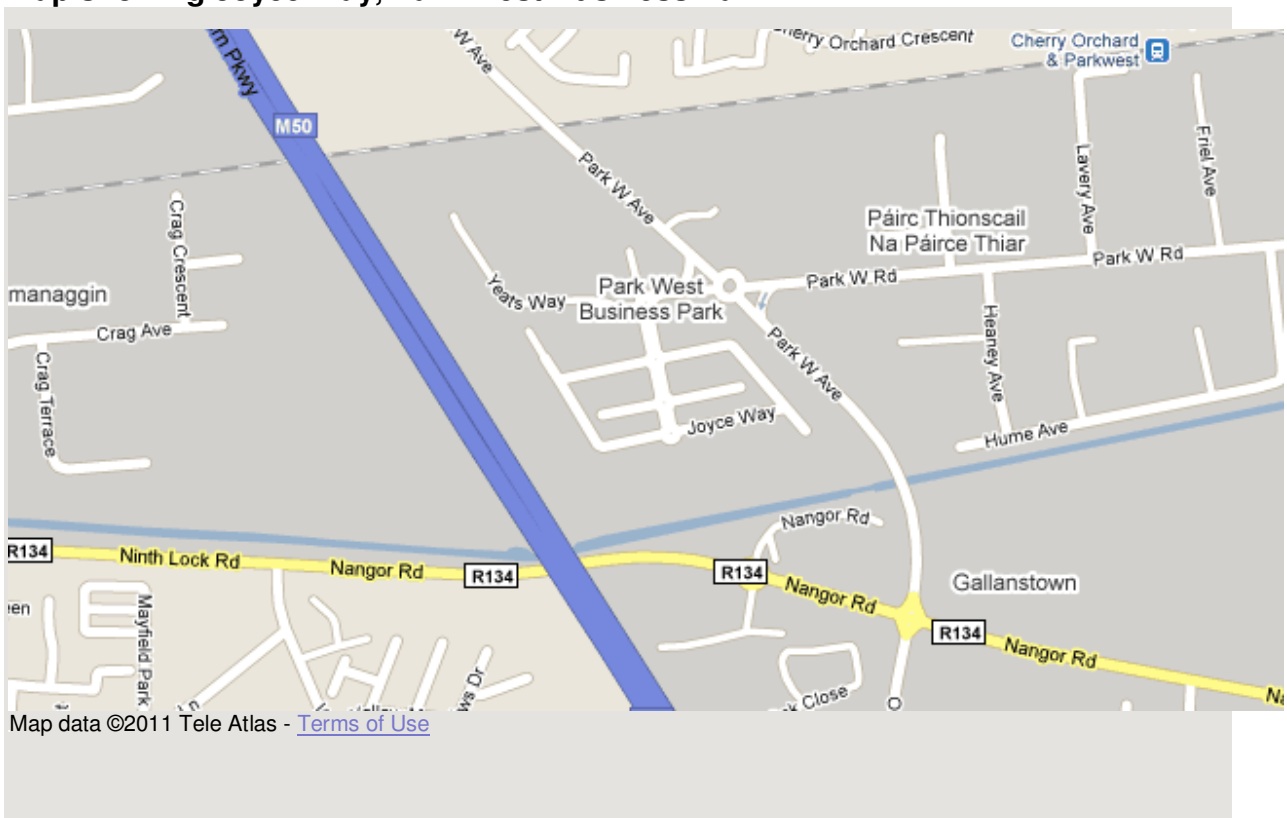

### **Map showing Joyce Way, Park West Business Park:**

## **Travelling to Park West from Dublin City Centre**

1. Head **west** on **College Green/N81** toward **Church Ln**
2. **N81** turns slightly **right** and becomes **High St**
3. Continue onto **Thomas St**
4. Continue onto **James's St**
5. Continue onto **Mount Brown**
6. Continue onto **Old Kilmainham**
7. Continue onto **Emmet Rd**
8. Turn **left** at **Grattan Crescent**
9. Continue onto **Tyrconnell Rd**
10. Continue onto **Naas Rd R110**
11. Slight **left** at **Naas Rd R110**
12. Turn **left** to stay on **Naas Rd R110**
13. Slight **right** to stay on **Naas Rd R110**
14. Move into the left lane to turn right onto the **Nangor Rd R134**
15. Continue onto **Nangor Rd R134**
16. Turn **right** at **Park W Ave**
17. Continue forward on **Park West Avenue**
18. At roundabout take the **1st exit left** onto **Park West Road**
19. Veer **left** onto **Yeates Way**
20. At roundabout take the **2nd exit and continue straight ahead**
21. At the next roundabout take the **2nd exit and continue straight ahead**
22. At next roundabout take the first exit with left turn onto **Joyce Way**
23. The **IFDS Percana** building is the **second on the right hand side**